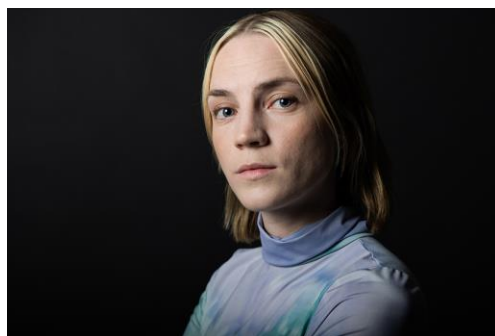

# TIND SONEBY WÄNELAND

BASED IN: STOCKHOLM / SWEDEN

BIRTH YEAR: 1992

EDUCATION: THE NEIGHBORHOOD PLAYHOUSE SCHOOL OF THEATRE, 2015-2016

HEIGHT: 170 CM

HAIR COLOR: DARK BLONDE

EYE COLOR: BLUE

LANGUAGES: SWEDISH (NATIVE), AMERICAN ENGLISH (FLUENT)

SWEDISH DIALECTS: STOCKHOLMSKA

SKILLS: WAITERING, HORSEBACK RIDING, BARISTA, SCUBA DIVING, CLIMBING, DOWNHILL SKIING, WEAPONS TRAINING, STAGE COMBAT, STUNTS

---